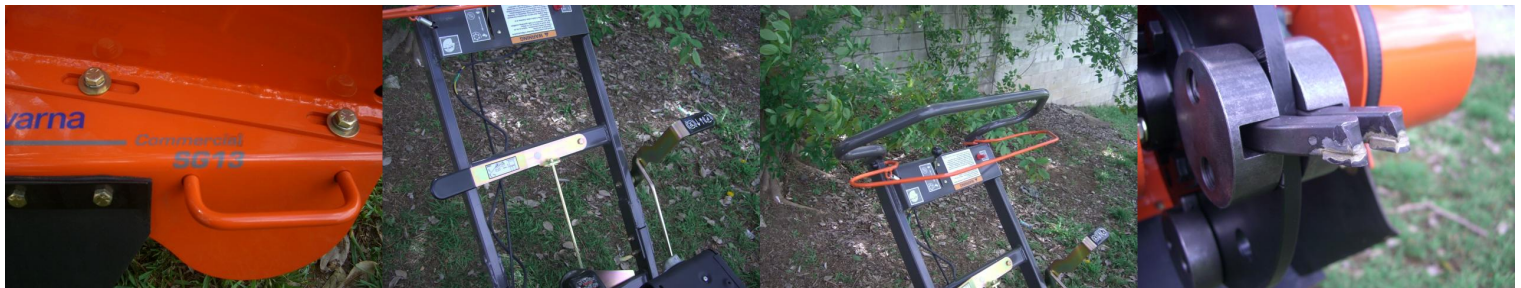

Macarthur Mowers & Marine

16a Argyle Street, CAMDEN NSW 2570.

Phone: 02 4655 5575

Husqvarna®

SG13 STUMP GRINDER

* Powerful * Manoeuvrable * Low in weight * Compact in size

Powered by a 13hp Honda GX390 OHV engine – Providing excellent reliability and power

Two-stage air filter – Less chance of engine dusting

Automatic decompression – This system means less force needed to start the engine.

Automatic oil guard – This is an automatic safety shutdown of engine on low oil level.

Compact, hard wearing construction – The product features 100% commercial components and construction.

Central height adjustment - Lets the operator change working heights quickly and easily without tools

Ergonomic, adjustable, handlebar - This makes it easier to work the grinder units below ground level.

Carbide-tooth grinding disc – Carbide-steel teeth aggressively and efficiently chew through stumps with very little wear.