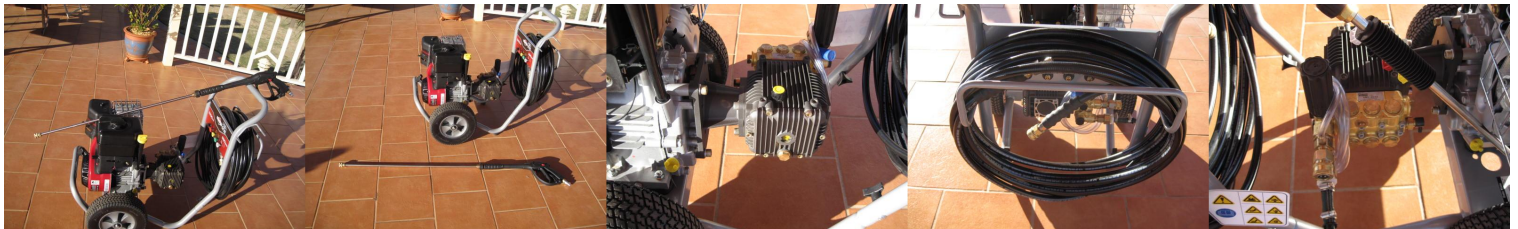

Macarthur Mowers & Marine

16a Argyle Street, CAMDEN NSW 2570.

Phone: 02 4655 5575

BRIGGS AND STRATTON

BPW 3200 Heavy-duty Pressure Cleaner

Commercial unit for the professional user.

- * Proudly American-made
- * Powered by a Briggs and Stratton Intek Engine
- * Air purge primer for easy starting
- * 3200 psi
- * Triplex pump with brass head
- * Detergent injection system
- * 15.14 litres per minute flowrate
- * Extendable stainless steel lance with five interchangeable spray nozzles
- * Brass Connections
- * 15.24 metre hose
- * Wheel kit
- * **12 MONTHS WARRANTY**